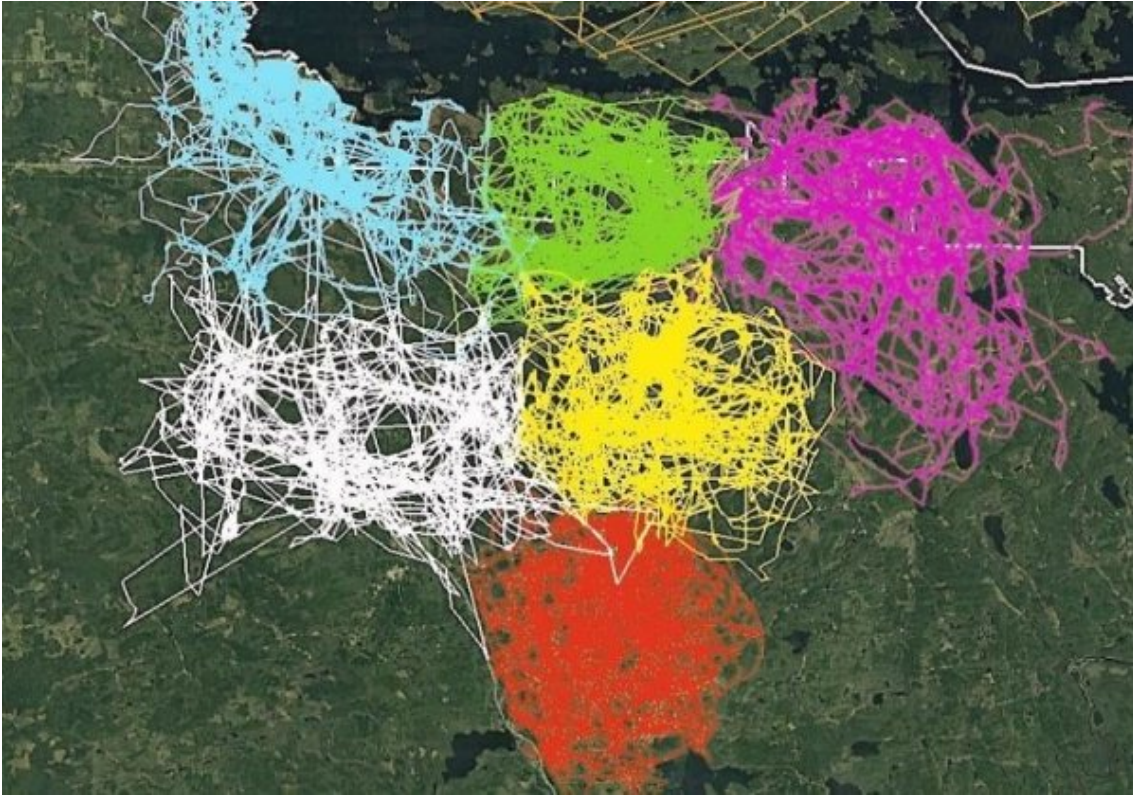

50 Percent Of Canadians Live South Of The Red Line

The Biggest Non-Government Employer in Each State

---

Each section contains 10% of the world's population.

Each Section Has 10% Of The World's Population

The Red And Orange Sections Have Equal Populations

All The Nations That Have To Be Combined To Be Equal To Brazil's Annual Homicides

These Two Areas Of Africa Have Roughly Equal Populations

Light Pollution From Coast To Coast

## Passenger Railway Network 2020

An Image Of GPS Tracking Of Multiple Wolves In Six Different Packs Around Voyageurs National Park Shows How Much The Wolf Packs Avoid Each Other's Range

How Much Snow Does It Usually Take To Cancel Schools?

You Can Fit The Entirety Of Poland Into Texas And Still Be Able To Drive Around It

Out Of Service Railways

Every State Ranked By Healthiness

Japan, How Big It Is In Reality?

World's smallest country Vatican City (0.44 sq km) in red outline is smaller than the world's largest building by footprint Aalsmeer Flower Auction, Netherlands (0.52 sq km)