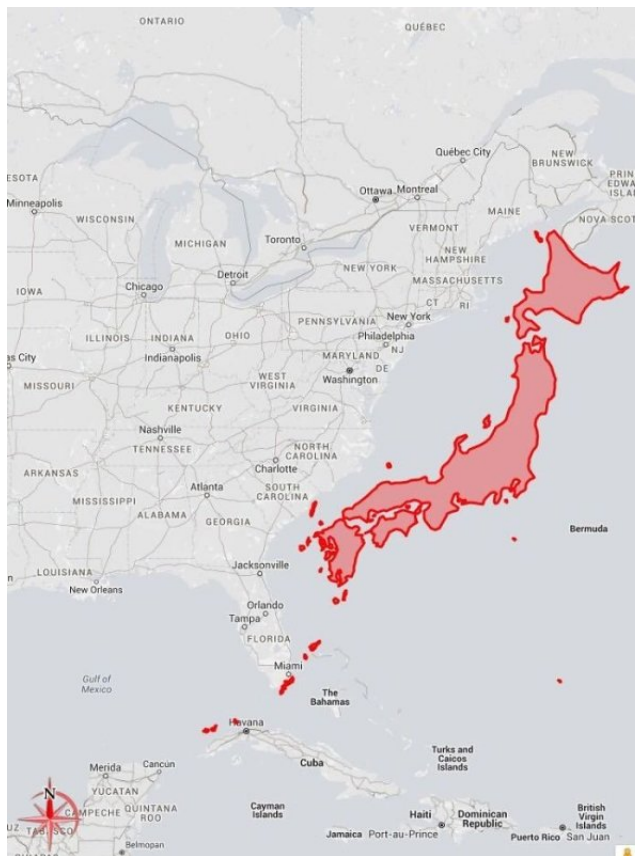

## Passenger Railway Network 2020

An Image Of GPS Tracking Of Multiple Wolves In Six Different Packs Around Voyageurs National Park Shows How Much The Wolf Packs Avoid Each Other's Range

How Much Snow Does It Usually Take To Cancel Schools?

You Can Fit The Entirety Of Poland Into Texas And Still Be Able To Drive Around It

Out Of Service Railways

Every State Ranked By Healthiness

Japan, How Big It Is In Reality?

World's smallest country Vatican City (0.44 sq km) in red outline is smaller than the world's largest building by footprint Aalsmeer Flower Auction, Netherlands (0.52 sq km)

World's Smallest Country vs. Largest Building

## List Of Countries Mentioned Or Referred In The Bible