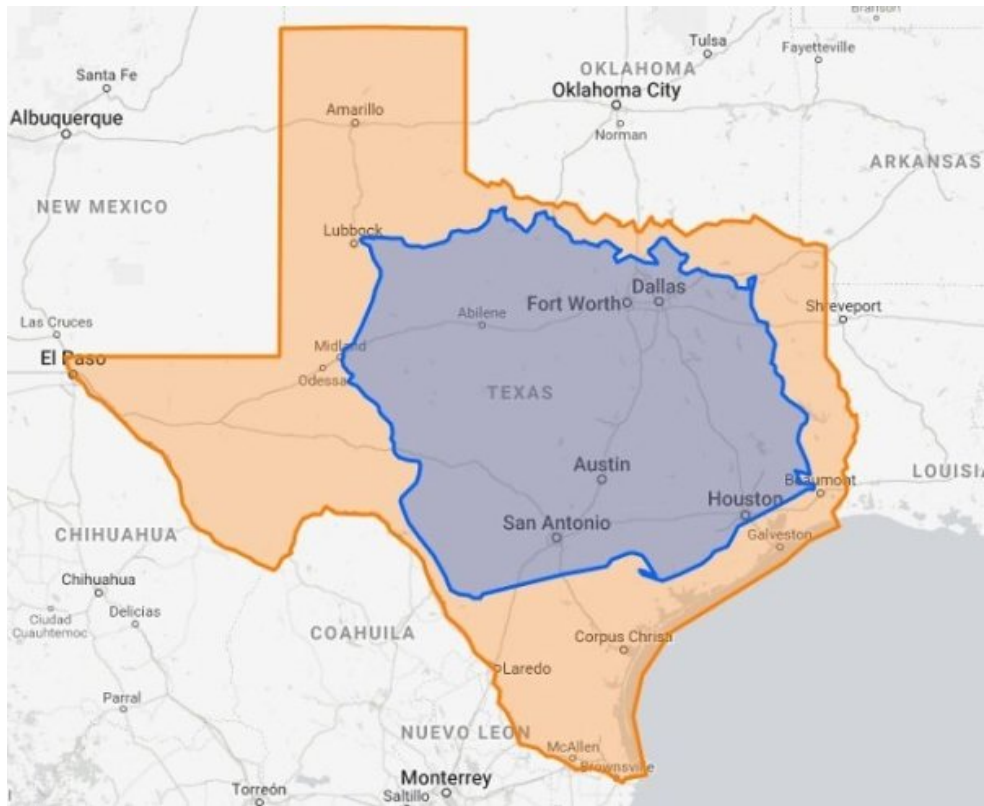

The Red And Orange Sections Have Equal Populations

All The Nations That Have To Be Combined To Be Equal To Brazil's Annual Homicides

These Two Areas Of Africa Have Roughly Equal Populations

Light Pollution From Coast To Coast

### PASSENGER RAILWAY NETWORKS 2020

Source: OpenTrainProject, [https://travegeo.com/Open\\_Train\\_Project](https://travegeo.com/Open_Train_Project)

## Passenger Railway Network 2020

An Image Of GPS Tracking Of Multiple Wolves In Six Different Packs Around Voyageurs National Park Shows How Much The Wolf Packs Avoid Each Other's Range

How Much Snow Does It Usually Take To Cancel Schools?

You Can Fit The Entirety Of Poland Into Texas And Still Be Able To Drive Around It

Out Of Service Railways

Every State Ranked By Healthiness

Japan, How Big It Is In Reality?

World's smallest country Vatican City (0.44 sq km) in red outline is smaller than the world's largest building by footprint Aalsmeer Flower Auction, Netherlands (0.52 sq km)